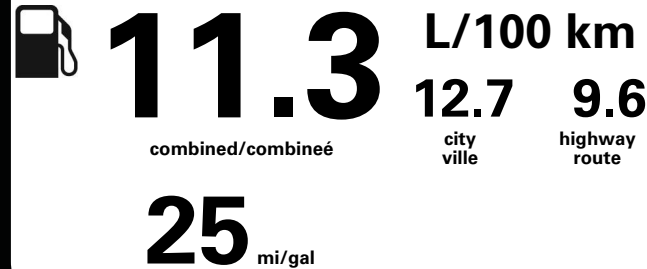

Fuel Consumption / Consommation de carburant