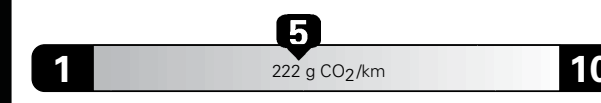

Tailpipe emissions only / Émissions du tuyau d'échappement seulement

Estimates are based on Government of Canada approved criteria and testing methods. Vehicle's actual fuel consumption will vary.

Estimations établies selon des méthodes d'essai et des critères approuvés par le gouvernement du Canada. La consommation de carburant réelle du véhicule variera.

For more information visit

vehicles.nrcan.gc.ca

Pour plus d'information visitez

vehicules.nrcan.gc.ca